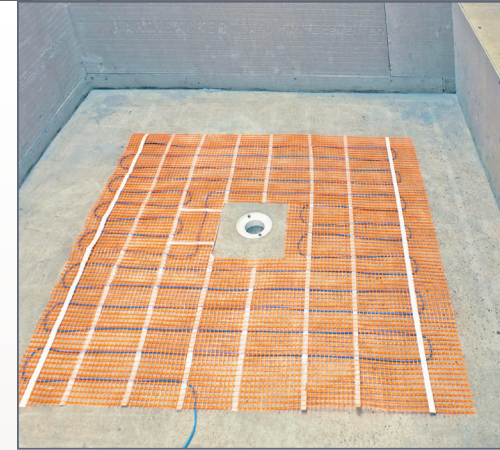

Add a Touch of Luxury

Tile and stone feel warm and soothing when installed over an operating ShowerMat. With this simple addition, you can improve comfort and floor surface drying times.

ShowerMats are installed in thin set mortar above the shower pan liner. They can be individually controlled or operated by the same control as other floor heated areas of the bathroom. ShowerMat makes it easy to install separate heating in the shower, as recommended by UL.