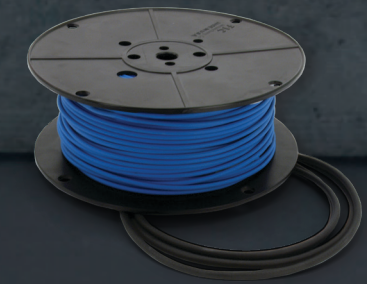

Scan Here

Learn More About TapeMat

Scan Here

UnderFloor Mat

SlabHeat™

Gain the Luxury of Floor Warming Without Ripping up your Floor

The UnderFloor mat is a series resistance heating cable assembled into a foil radiator-like surface, providing the warmth and comfort of heated floors without replacing existing flooring. It is installed between existing floor joists in residential and light commercial applications and works with any type of flooring. The UnderFloor mat is available in a range of sizes with a voltage option of 120 VAC.