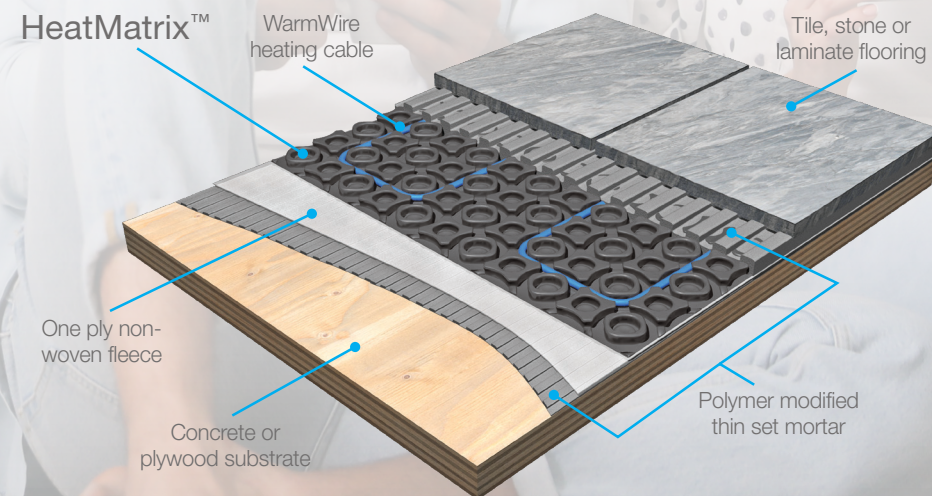

HeatMatrix is a great choice in concrete applications and where moisture or water vapor is a concern. Polypropylene construction provides a barrier against surface water while deep grooved channels allow evaporation of moisture from below the membrane.

Fast WarmWire installation

Crack isolation & waterproofing

Ensures even floor heating

Learn More About HeatMatrix

Scan Here

Learn More About WarmWire

Scan Here

Available in 3 Sizes: