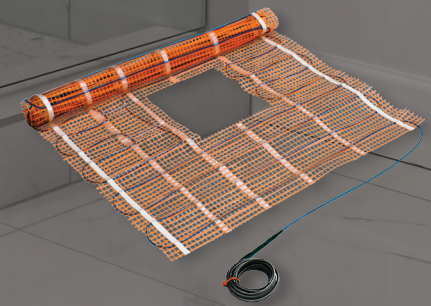

HeatMatrix is a great choice in concrete applications and where moisture or water vapor is a concern. Polypropylene construction provides a barrier against surface water while deep grooved channels allow evaporation of moisture from below the membrane.

Fast WarmWire installation

Crack isolation & waterproofing

Ensures even floor heating

Learn More About HeatMatrix

Scan Here

Learn More About WarmWire

Scan Here

Available in 3 Sizes:

Products	Order#	Model#
HeatMatrix 161 ft ²	81019454	240020WB-CST
HeatMatrix 40 ft ²	81019455	240030WB-CST
HeatMatrix 10 ft ²	81020013	240040WB-CST
HeatMatrix joint strip	81019457	240050WB-CST

TapeMat®

ShowerMat™

Heated Floors, the Easy Way

TapeMat is an electric floor warming mat installed in cementitious material throughout your home. It comes in 2- and 3-foot widths with various lengths and adds only 1/8-inch thickness to a typical floor and is compatible with numerous installation configurations.